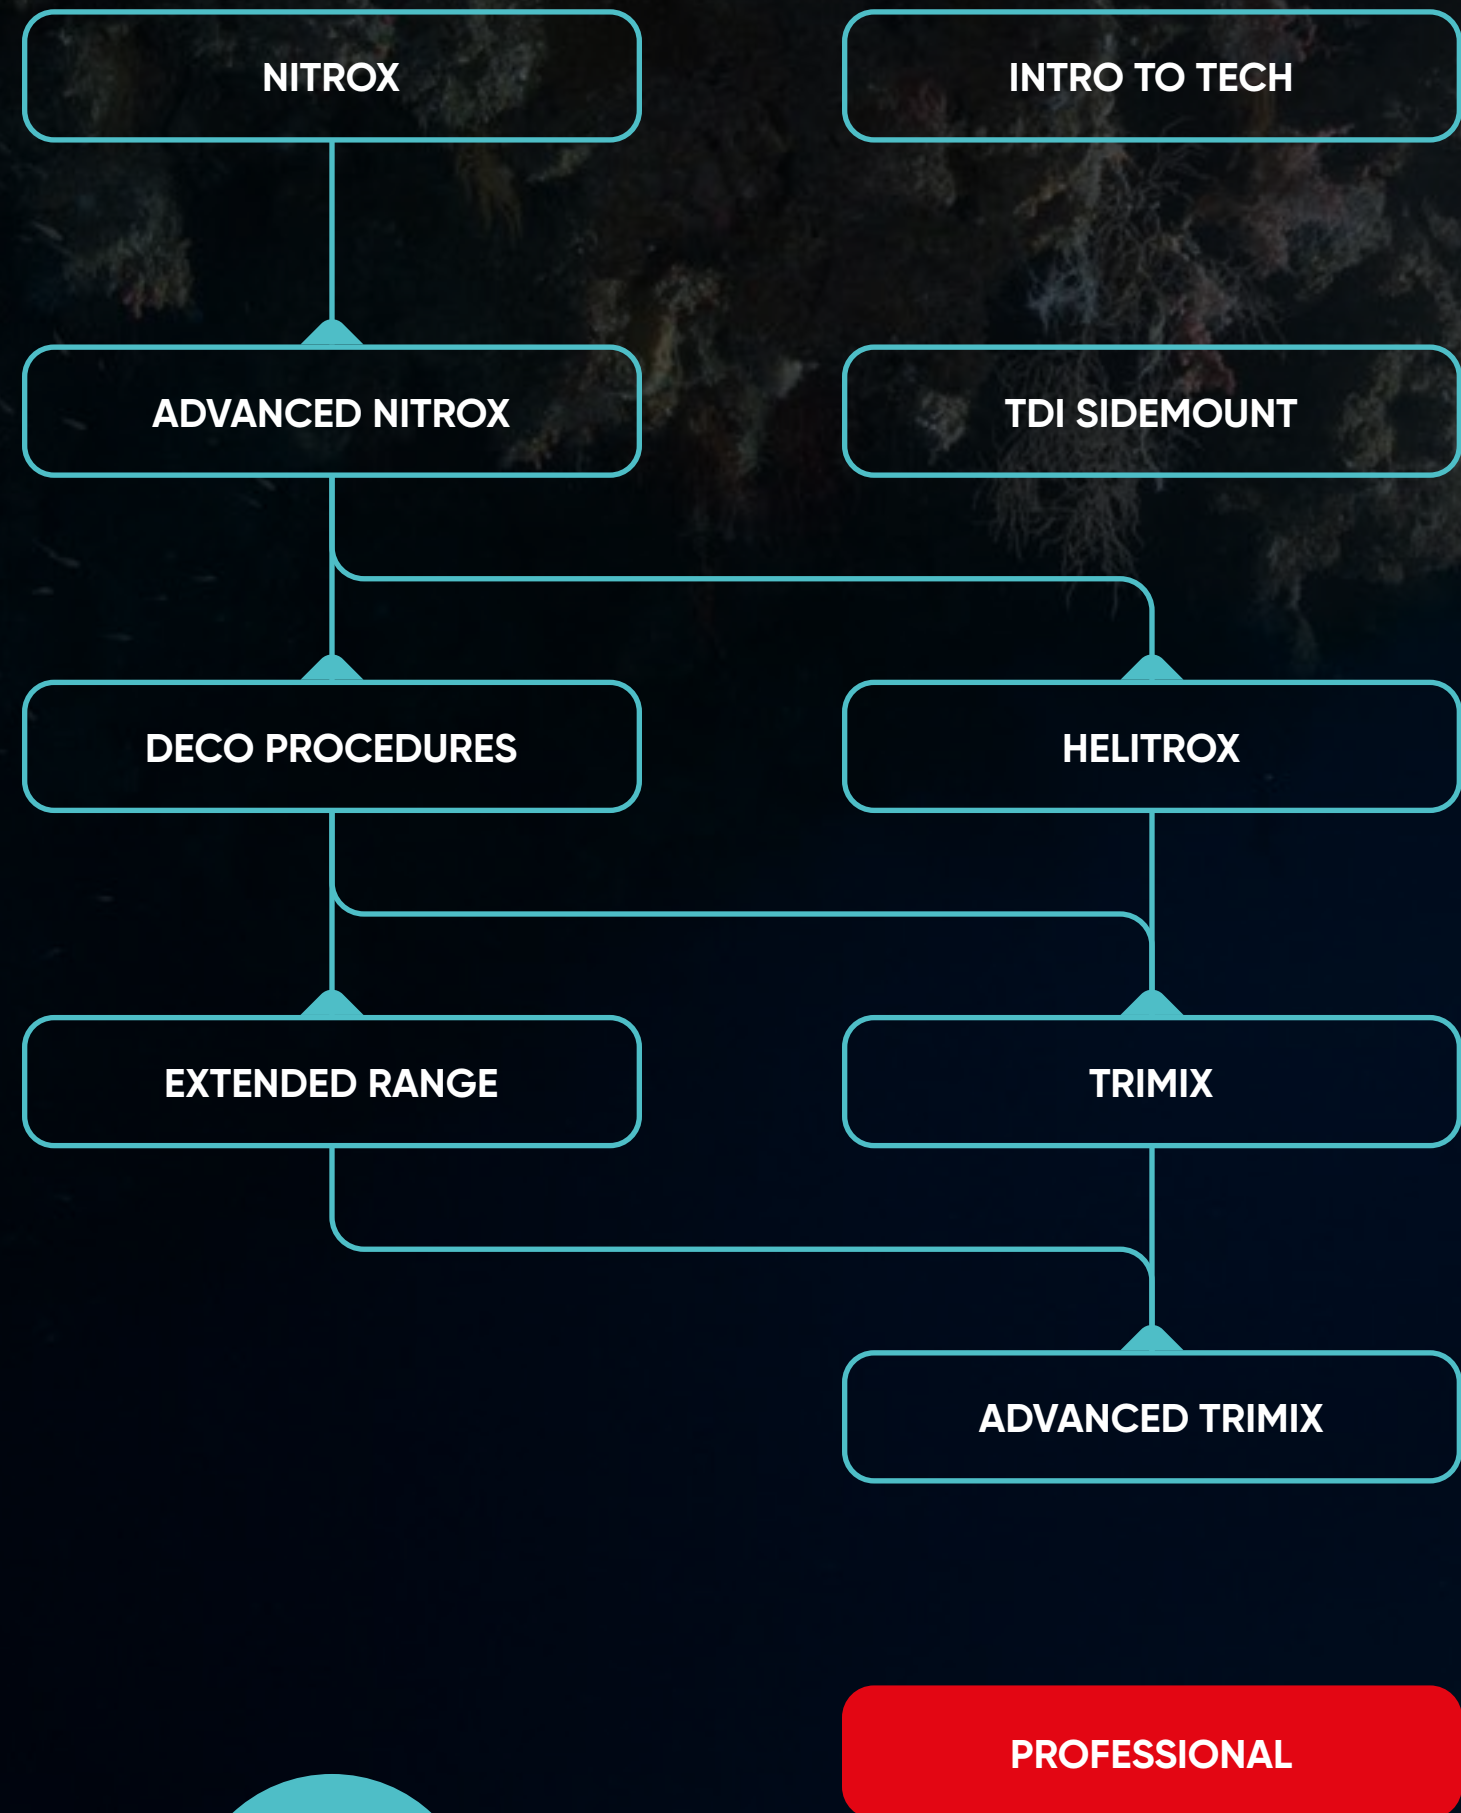

OPEN CIRCUIT

REBREATHER

OVERHEAD